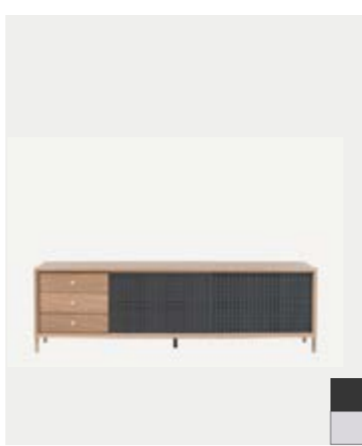

**GABIN BUFFET BAS
AVEC TIROIRS**
MATHIEU GALARD
H 49 cm
L 162 cm
P 45 cm
MDF plaqué chêne/noyer, métal
laqué mat, poignées en laiton brossé
MDF oak/walnut veneered, matte lac-
quered metal, brushed brass handles